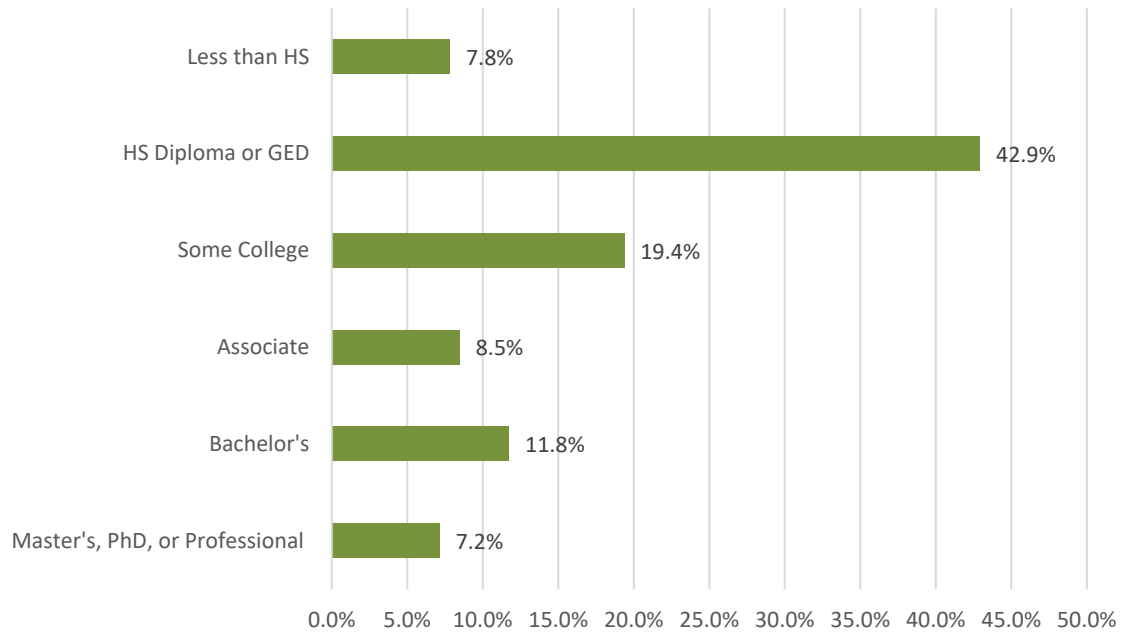

SCHOOLS & UNIVERSITIES

Grow Wabash County

214 South Wabash Street | Wabash, Indiana 46992

260.563.5258 | Keith@growwabashcounty.com | www.growwabashcounty.com

Colleges & Universities Near Wabash County	Distance (Miles)	Fall 2021 Enrollment
Huntington University	20	1,363
Kokomo		
Indiana University - Kokomo	45	2,995
Ivy Tech - Kokomo	39	5,403
Lafayette / West Lafayette		
Ivy Tech - Lafayette	76	7,339
Purdue University	74	49,639
Logansport		
Ivy Tech - Logansport	34	N/A
Marion		
Ivy Tech - Marion	30	N/A
Indiana Wesleyan	27	3,108
Mishiwaka		
Bethel College	74	1,362
Muncie		
Ball State University	62	21,597
Ivy Tech - Muncie	70	8,895
Peru		
Ivy Tech - Peru	19	N/A
South Bend / Notre Dame		
Ivy Tech - South Bend	78	8,661
Indiana University - South Bend	80	4,942
University of Notre Dame	80	12,809
Holy Cross College	80	455
Saint Mary's College	82	1,581
Upland		
Taylor University	39	2,110
Warsaw / Winona Lake		
Ivy Tech - Warsaw	27	N/A
Grace College	27	1,901
Source: National Center for Education Statistics, Ivy Tech Community College, Manchester University, Huntington University, Indiana Wesleyan University		

SCHOOLS & UNIVERSITIES

Grow Wabash County

214 South Wabash Street | Wabash, Indiana 46992

260.563.5258 | Keith@growwabashcounty.com | www.growwabashcounty.com

2019 Educational Attainment in Wabash County

Source: Hoosier Data